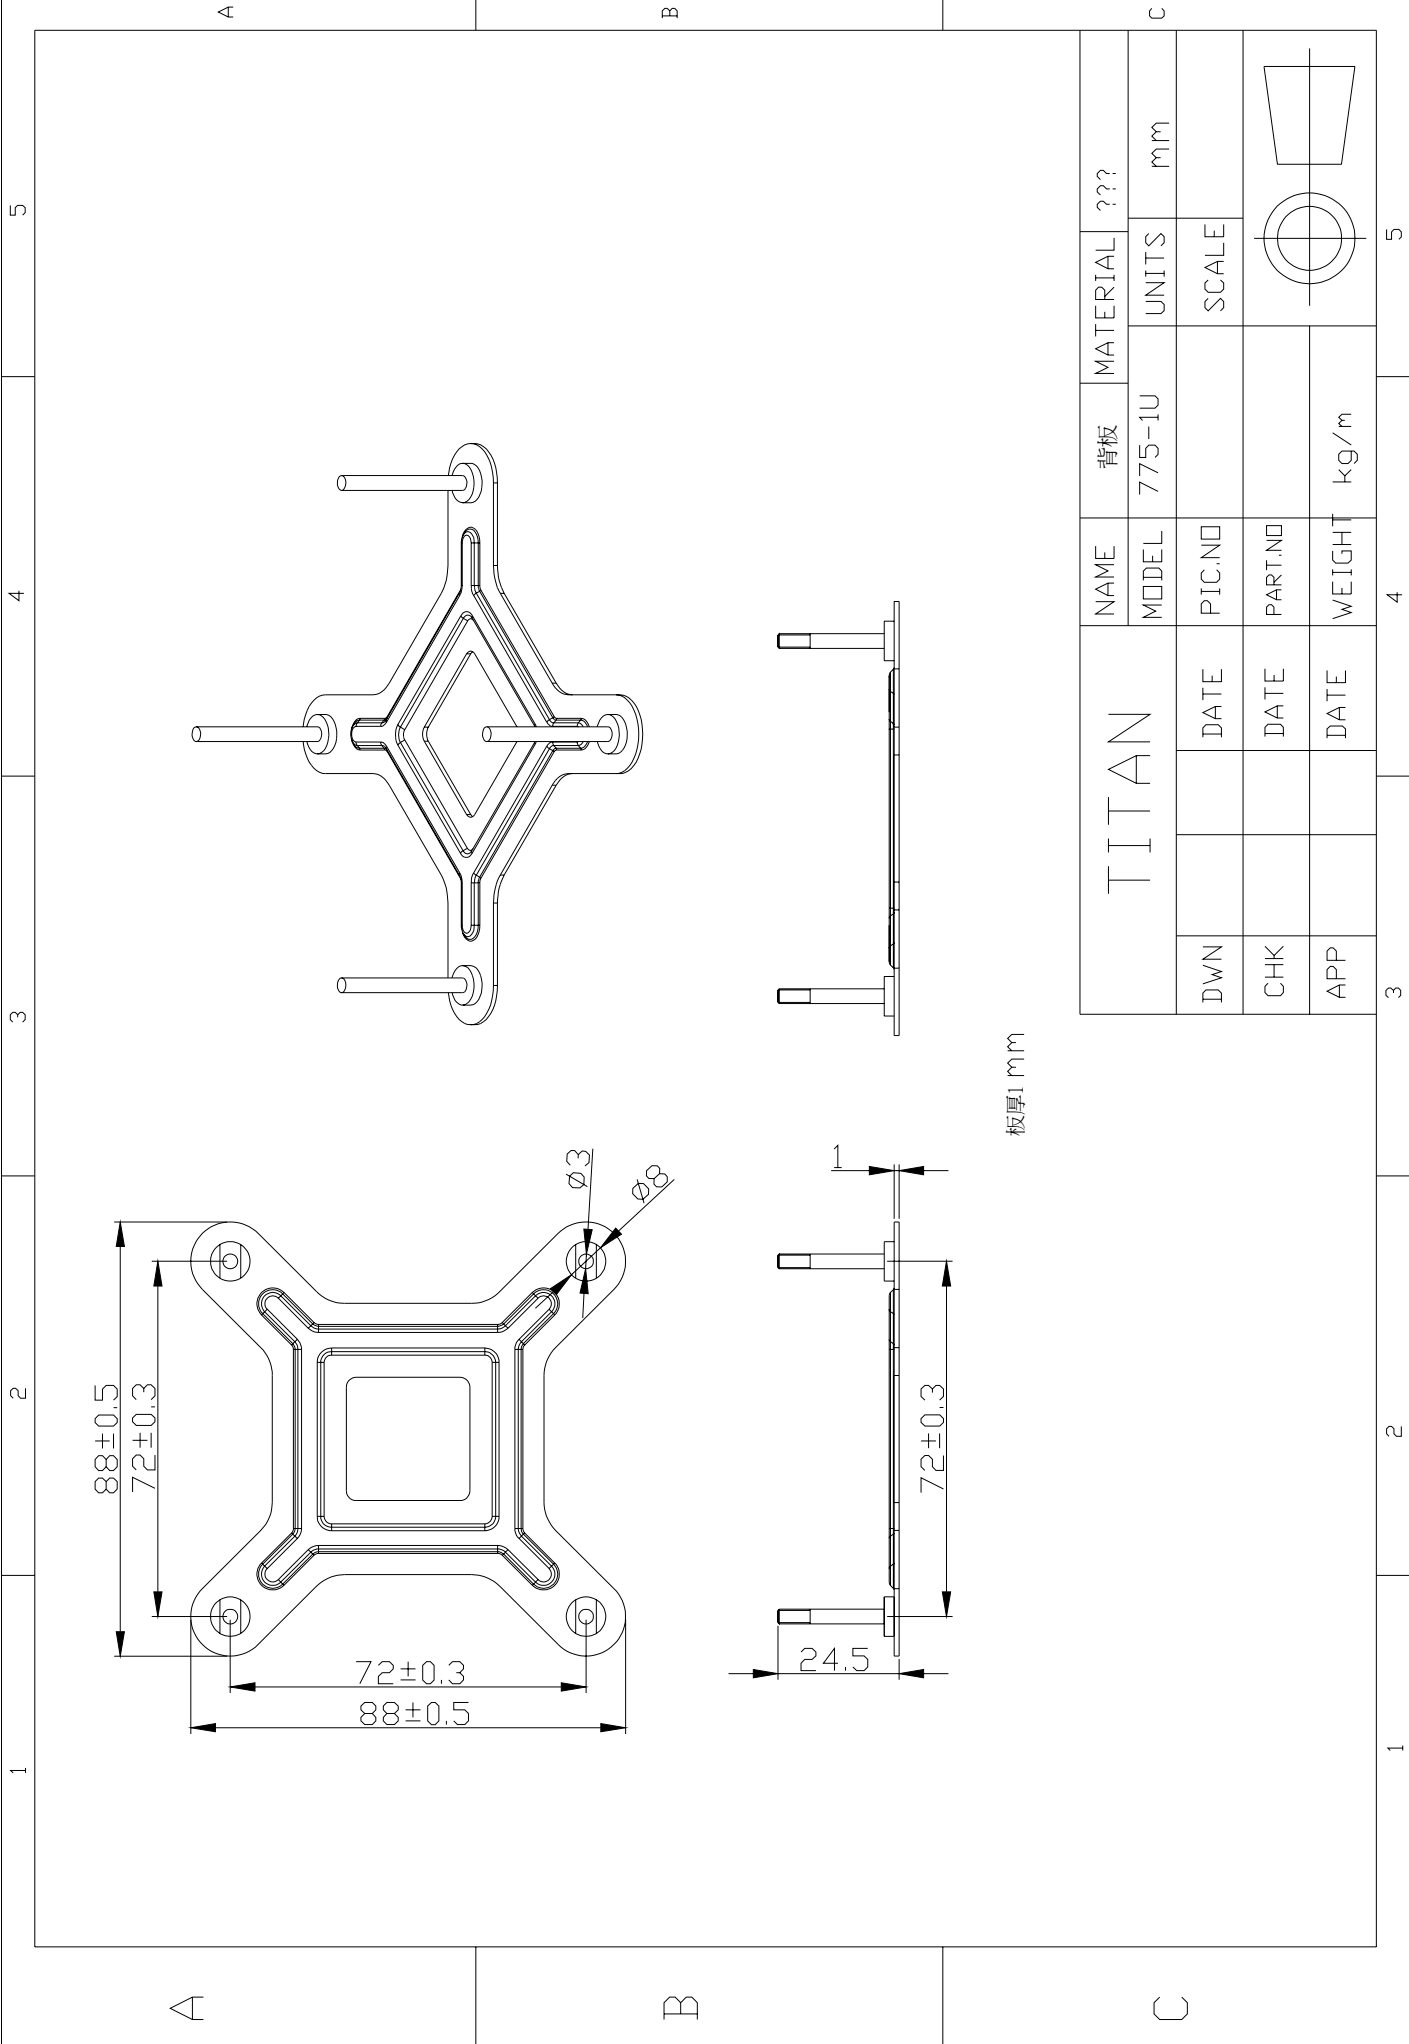

## **APPROVAL SHEET**

**Model : TTC-CU14/HS**

**Customer :**

**Date : 2005/7/22**

---

**CUSTOMER APPROVAL SIGNATURE**

NAME		散熱片	MATERIAL	Cu
DWN	MODEL	LGALA-A	UNITS	mm
CHK	PIC.NO		SCALE	
APP	PART.NO			
	WEIGHT	kg/m		

TITAN

板厚1 mm

1

2

3

4

5

A